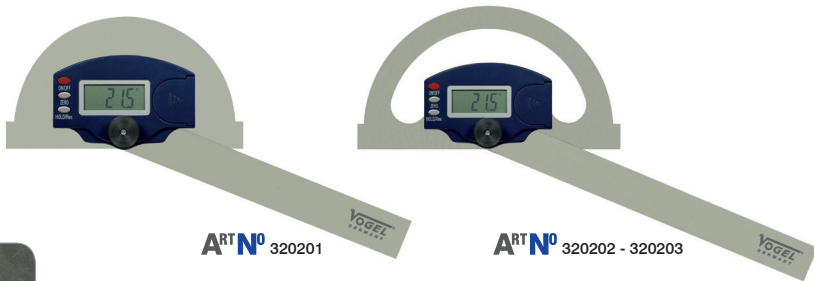

**DIGI PLUS-LINE®** **Electr. Digital Bevel Protractor**

• for high precision accuracy and safety reading

- LCD display with clear reading, digit height 10 mm
- stainless, hardened and fine ground
- On/Off button, with fixing screw
- zero setting at any position, with data hold function
- reading of values in display by 180° switchable
- incl. 1x 3 V battery (type CR2032, art. no.: 2002093), with operation manual