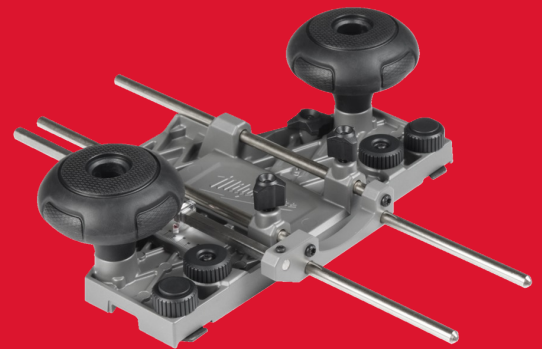

RBA-2

ROUTER GUIDE RAIL ADAPTOR

- For attaching MILWAUKEE® routers to the MILWAUKEE® guide rail system, compatible with M18FTR, M18FTR8 and M18FR12

Article Number

4932493306