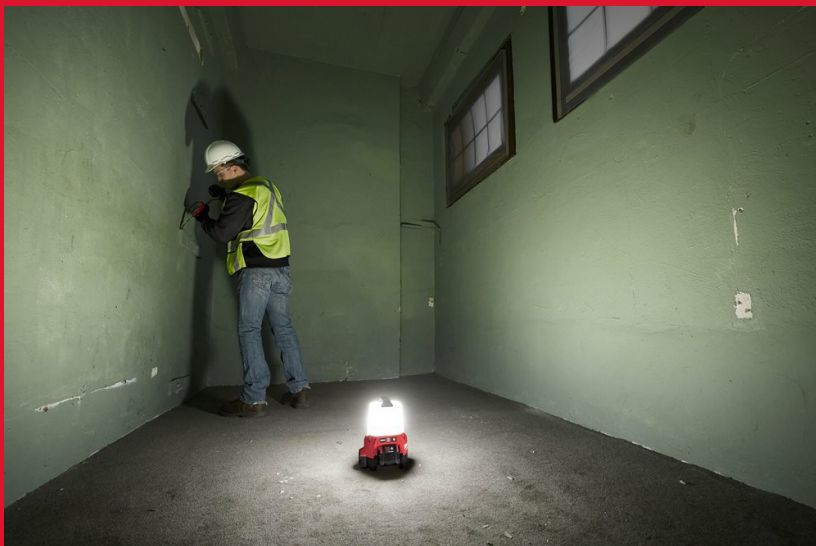

M18 TAL-O

M18™ TRADESMAN AREA LIGHT

- TRUEVIEW™ high definition lighting with 2,200 lumens of light output in Area mode and 1,000 lumens in Flood mode
- Advanced LED technology provides 360° of area light, while an independent array of LEDs on the side provide 90° of task lighting
- Compact design allowing for one-handed transport on the jobsite, with a built-in carry handle
- Impact polycarbonate lens design that is impact and chemical resistant, delivering superior impact durability
- Equipped with a 10.8 cm self-centering metal hook, users can hang the light overhead on studs and piping
- Low battery indicator, light flashes when battery pack is low on charge
- Flexible battery system: works with all MILWAUKEE® M18™ batteries

REDLITHIUM™

Max. light output area mode
high / medium / low (lumens) 2200/ 1100/ 550

Max. light output Flood
Mode High / Medium / Low 1000 / 500 / 250
(lumens)

Max. run time on area mode
with M18 B5 battery (h) 4/ 8/ 16

Max. run time on flood mode
with M18 B5 battery (h) 6/ 12/ 24

Weight with battery pack
(EPTA) (kg) 2.5 (M18 B5)

Kit included No batteries supplied, No charger supplied, No kitbox or bag supplied