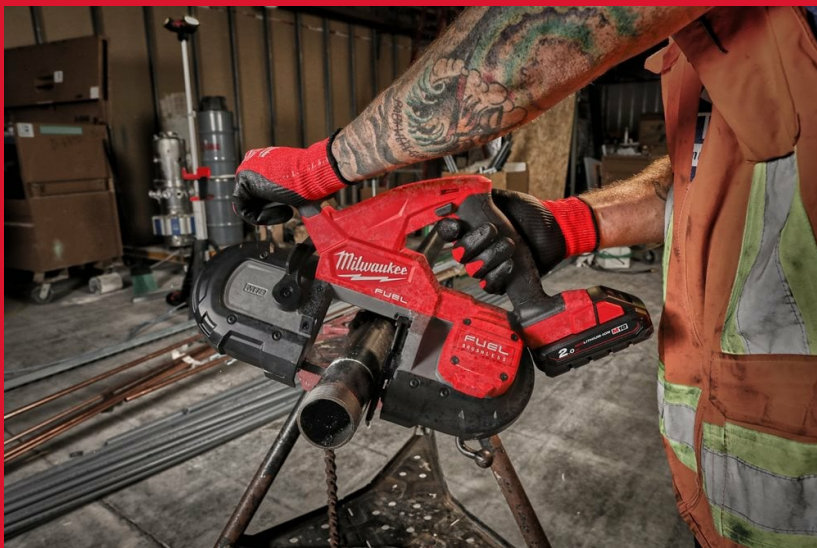

# M18 FBS85-OC

## M18 FUEL™ COMPACT BAND SAW

- 20% faster cutting compared to previous model
- Large cutting capacity up to a diameter of 85 mm
- Variable speed trigger for quick & easy speed adjustments
- Band saw cover protects user from injuries by preventing any access to the blade - tool-free installation and removal within seconds
- Tool-free blade locking mechanism for quick and easy saw blade changes
- Dual action trigger to prevent accidental trigger actuation
- Tool-free & lockable adjustable shoe
- Solid metal rafter hook for easy jobsite storage
- Integrated LED light for workspace illumination
- Supplied with band saw covers and 12/14 TPI premium blade
- The DNA of our FUEL™ platform redefines the balance of cordless technologies. MILWAUKEE®'s POWERSTATE™ brushless motor, REDLITHIUM™ battery pack and REDLINK PLUS™ electronic intelligence delivering outstanding power, run time and durability
- Flexible battery system: works with all MILWAUKEE® M18™ batteries