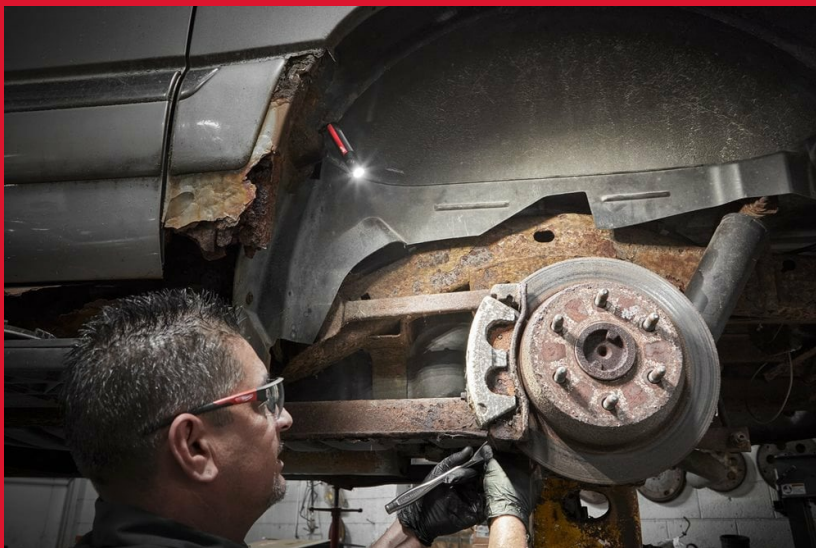

IR FL500

INTERNAL USB RECHARGEABLE FLASHLIGHT 500 LUMENS

- 500 lumens of TRUEVIEW™ high definition output with up to 100 m beam distance
- The flashlight features 3 modes and bulls-eye beam pattern, optimised for distance and up-close illumination
- IP67 rated for submersion in up to 2 metres of water and protection from dust
- Magnetic attachment for hands-free use and storage
- Reversible/ removable clip for optimised attachment
- Safety blinking feature allows end user to be informed of low battery status
- Conveniently charge MILWAUKEE® RECHARGEABLE internal battery with micro-USB cable from USB power source or AC outlet (wall plug not included)
- Jobsite tough micro-USB braided cable with metal ends
- Includes USB cable