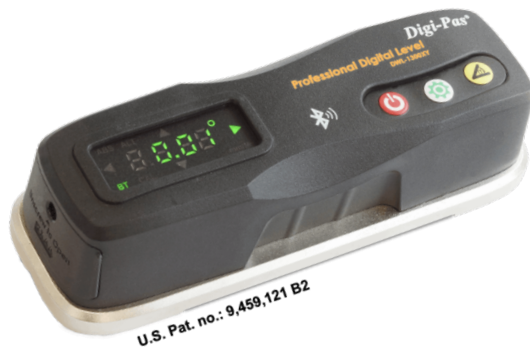

# DWL-1300XY

## 2-Axis Smart Machinist Level

### Specifications

**Dimensions (L x W x H) :** 149 x 51 x 40mm / 6 x 2 x 1.5inch

**Measuring Range :** 0° ~ ±5.00°

**Resolution :** 0.002"/ft. or 40 arcsec (0.18 mm/M or 0.01°)

**Accuracy :** ±0.004"/ft. or ±0.02° from 0° to 0.5°  
and ±0.04° at other angles

**Power Supply :** 2 x AA battery / micro USB port

**Blueetooth Range :** approx. 50ft. or 15mtr

0.5 Kg

**Operating Temp. :** 10°F ~ 120°F or -10°C ~ +50°C

*Note : Product specification and appearance are subjected to change for improvement without prior notice.*