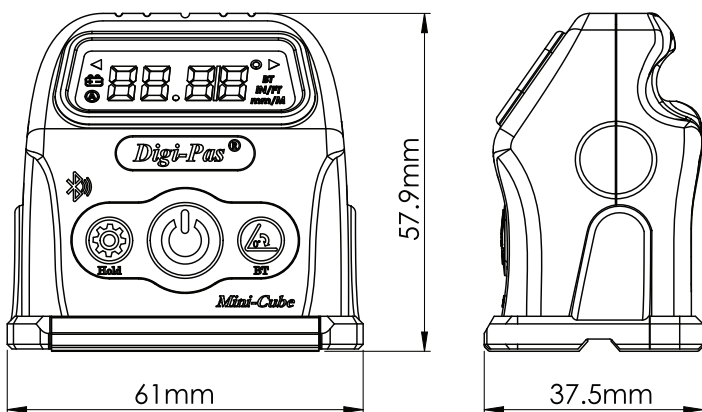

Product features

Digi-Pas DWL90E Smart Mini-Cube enable Dual-Axis (both X & Y) reading at the same time with Digi-Pas Smart Levels App. Key features include:

- Wireless measurements using Digi-Pas® Smart Levels App; Bluetooth range approx. 50 feet or 15 meters
- Functional features: Alternate zero, Hold, Auto shut-off, Strong built-in magnet & Bluetooth
- Resolution: 0.05° at 0° ~ 1° & 0.1° at other angles
- Accuracy: ± 0.1° at 0° ~ 1° & ±0.2° at 1° ~ 89°
- Measurement Range: 360° (4 x 90°) for X-axis (SINGLE axis); 0 ~ 5° for X&Y (DUAL Axis)

Accreditation

ACCURACY of Digi-Pas digital level is verified by accredited 3rd party independent calibration & test bodies traceable to NIST, JIS & DIN standards.

Product Dimension

© 2020 Digipas Technologies Inc. All Rights Reserved.

All information & representations are accurate at the time of print and may be subjected to changes without prior notice.

Digi-Pas Smart Levels App Overview

SMART 2D BUBBLE

This feature allows user to view 2-axis angle/levelling measurement at near zero angles simultaneously in graphical "Bull's eye" (with auto range feature) and numeric formats - °(Degree), mm/M & In/Ft units.

SINGLE-AXIS

This feature allows user to view single-axis angle/levelling.

CALIBRATION

Perform easy self-calibration to reset the digital level back to factory preset accuracy

Supported smartphone OS versions

- Android 8.0 & above
- iOS 12.0 & above

Please check for latest version at www.digipas.com

DIGIPAS TECHNOLOGIES INC.
www.digipas.com

200 Spectrum Center Drive, Suite 300,
Irvine, CA 92618 U.S.A

Manufacturer Representatives/
Distributors:

Digi-Pas® USA (Americas)
Digipas Technologies Inc.
info@digipas.com

Digi-Pas® Europe
Dutch Instruments
info@digipas.de

Digi-Pas® 迪派士™ China
Ipiranga(Shanghai) International Trade Co., Ltd.
info@digipaschina.com

Digi-Pas® Japan
JSB Tech Japan Co., Ltd
info@digipas.co.jp

Digi-Pas® South Korea
Phenix Trading Co., Ltd.
info@digipas.com

Digi-Pas® Singapore
JSB Tech Pte Ltd
info@digipas.com