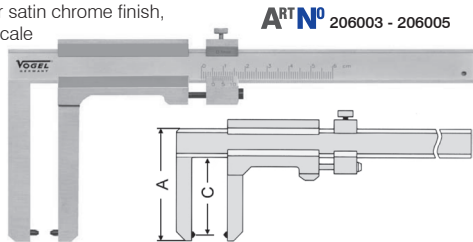

# BLUE-LINE® Brake Disc Caliper

- with drag pointer
- for measuring the thickness of installed brake discs

- stainless steel, hardened
- scale and vernier satin chrome finish, laser engraved scale

ART No	 mm	 mm	A mm	C mm	 mm	 KG	ART No CC
★★★★☆ 206001	0 - 60	0.10	86	74	77	0.120	2094601
★★★★☆ 206003	0 - 60	0.10	67	50	55	0.130	2094601
★★★★☆ 206004	0 - 60	0.10	102	79	83	0.250	2094601
★★★★☆ 206005	0 - 90	0.10	142	119	120	0.325	2094601