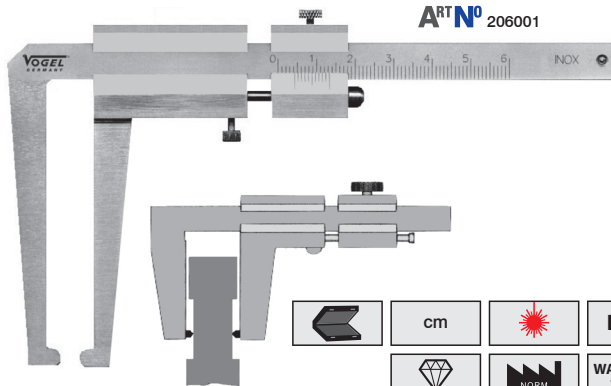

# BLUE-LINE® Brake Disc Caliper

- with drag pointer
- for measuring the thickness of installed brake discs

- stainless steel, hardened
- scale and vernier satin chrome finish, laser engraved scale

ART No	 mm	 mm	A mm	C mm	 mm	 KG	ART No CC
★★★★☆ 206001	0 - 60	0.10	86	74	77	0.120	2094601
★★★★☆ 206003	0 - 60	0.10	67	50	55	0.130	2094601
★★★★☆ 206004	0 - 60	0.10	102	79	83	0.250	2094601
★★★★☆ 206005	0 - 90	0.10	142	119	120	0.325	2094601