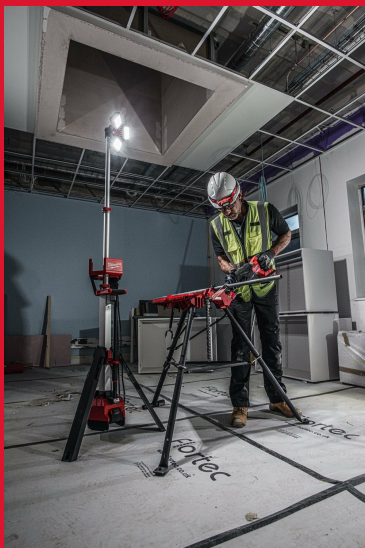

# M18 HOSALC-552B

## M18™ HIGH OUTPUT STAND AREA LIGHT CHARGER

- 6000 lumens TRUEVIEW™ of High Definition Output
- Up to 10 hours of run time on M18™ REDLITHIUM™ 8.0 Ah battery pack
- 3 impact resistant adjustable heads with highly durable lens can be rotated 180° vertically and pivoted 240° horizontally to have the perfect workplace illumination
- Integrated M18™ charger and 2.1 AMP USB output for USB device charging
- AC/DC versatility: Powered by MILWAUKEE® M18™ batteries, or mains plug supply
- IP34 rating, the light is protected from dust and splashing waters
- Extendable mast which reaches from 1 m to over 2.2 m to light up work spaces from top without casting shadows
- Compact footprint with low centre of gravity and impact resistant reinforced nylon legs to protect against abusive jobsite conditions
- Full length carry handle rail that allows balanced carry with all available M18™ REDLITHIUM™ batteries
- Low battery indicator, light flashes when battery pack is low on charge