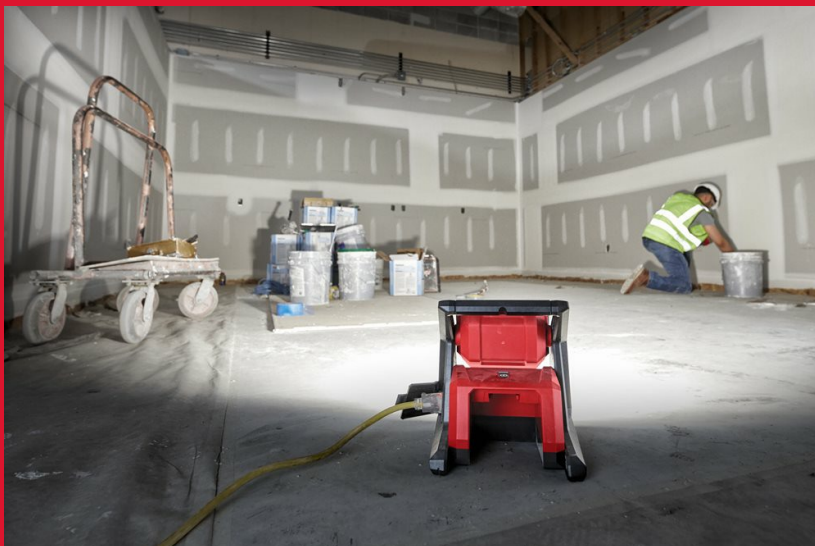

M18 HOAL-O

M18™ HIGH OUTPUT AREA LIGHT

- 4000 lumens TRUEVIEW™ of High Definition Output
- Up to 12 hours of run time on M18™ REDLITHIUM™ 5.0 Ah battery pack
- 120° rotatable light head and integrated key holes for horizontal and vertical hanging
- Impact resistant design and durable roll cage to protect the light from rough jobsite conditions
- AC/DC versatility: Powered by MILWAUKEE® M18™ batteries, or mains plug supply
- Easy one-handed transport with built-in carry handles
- Low battery indicator, light flashes when battery pack is low on charge
- Flexible battery system: works with all MILWAUKEE® M18™ batteries

REDLITHIUM™

Max. light output high / medium / low / strobe (lumens)	4000/ 2000/ 1200
Max. run time with M18 B5 battery (h)	3/ 6/ 12
Weight with battery pack (EPTA) (kg)	3.3 (M18 B5)
Kit included	No batteries supplied, No charger supplied, No kitbox or bag supplied
Article Number	4933478118