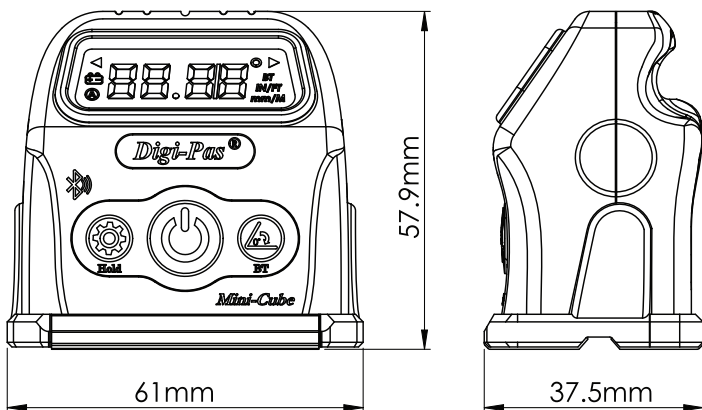

Product features

Digi-Pas DWL90E Smart Mini-Cube enable Dual-Axis (both X & Y) reading at the same time with Digi-Pas Smart Levels App. Key features include:

- Wireless measurements using Digi-Pas® Smart Levels App; Bluetooth range approx. 50 feet or 15 meters
- Functional features: Alternate zero, Hold, Auto shut-off, Strong built-in magnet & Bluetooth
- Resolution: 0.05° at 0° ~ 1° & 0.1° at other angles
- Accuracy: ± 0.1° at 0° ~ 1° & ±0.2° at 1° ~ 89°
- Measurement Range: 360° (4 x 90°) for X-axis (SINGLE axis); 0 ~ 5° for X&Y (DUAL Axis)

Accreditation

ACCURACY of Digi-Pas digital level is verified by accredited 3rd party independent calibration & test bodies traceable to NIST, JIS & DIN standards.

Product Dimension

© 2020 Digipas Technologies Inc. All Rights Reserved.

All information & representations are accurate at the time of print and may be subjected to changes without prior notice.

Digi-Pas Smart Levels App Overview

SMART 2D BUBBLE

This feature allows user to view 2-axis angle/levelling measurement at near zero angles simultaneously in graphical "Bull's eye" (with auto range feature) and numeric formats - °(Degree), mm/M & In/Ft units.

SINGLE-AXIS

This feature allows user to view single-axis angle/levelling.

CALIBRATION

Perform easy self-calibration to reset the digital level back to factory preset accuracy

Supported smartphone OS versions

- Android 8.0 & above
- iOS 12.0 & above

Please check for latest version at www.digipas.com

DIGIPAS TECHNOLOGIES INC.
www.digipas.com

200 Spectrum Center Drive, Suite 300,
Irvine, CA 92618 U.S.A

Manufacturer Representatives/
Distributors:

Digi-Pas® USA (Americas)
Digipas Technologies Inc.
info@digipas.com

Digi-Pas® 迪派士™ China
Ipiranga(Shanghai) International Trade Co., Ltd.
info@digipaschina.com

Digi-Pas® South Korea
Phenix Trading Co., Ltd.
info@digipas.com

Digi-Pas® Europe
Dutch Instruments
info@digipas.de

Digi-Pas® Japan
JSB Tech Japan Co., Ltd
info@digipas.co.jp

Digi-Pas® Singapore
JSB Tech Pte Ltd
info@digipas.com